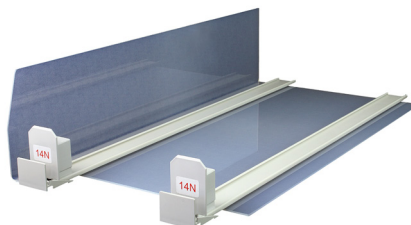

2397604 - Frysskåppshushers
260x120x520mm Stor, 2x14N